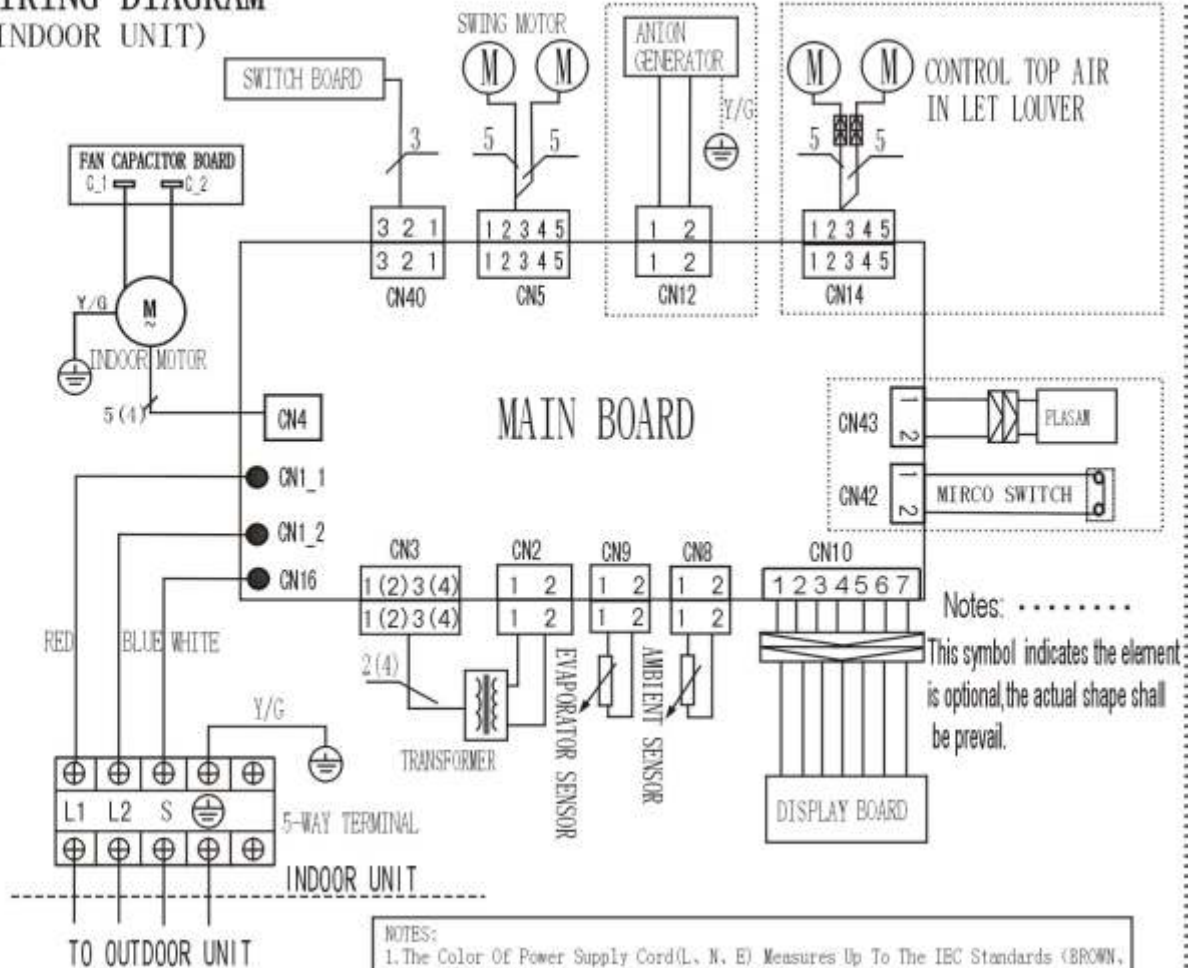

**KSIM UNITS WIRING DIAGRAM
INDOOR UNIT 18.000 BTU/H**

KLIMAIRE®

**WIRING DIAGRAM
(INDOOR UNIT)**

- NOTES:
1. The Color Of Power Supply Cord(L, N, E) Measures Up To The IEC Standards (BROWN, BLUE, Y/G) Or The UL Standards (BLACK, WHITE, GREEN) ;
 2. The Functions In The Rectangle Are Available For Particular Air-condition.