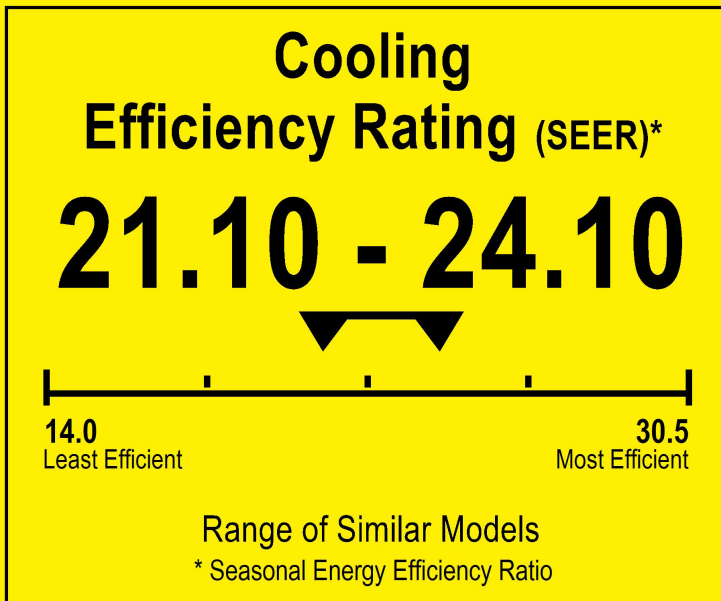

U.S. Government

Federal law prohibits removal of this label before consumer purchase.

ENERGYGUIDE

Heat Pump
Cooling and Heating
Split System

THERMOCORE SYSTEMS
Model T423D-H224-C

▼▼ This system's efficiency ratings depend on the coil your contractor installs with this unit. The heating efficiency rating varies slightly in different geographic regions. Ask your contractor for details.