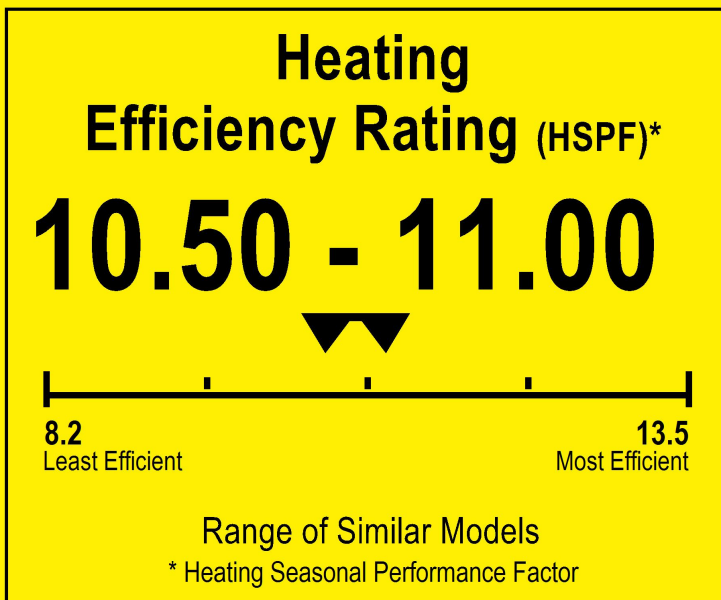

U.S. Government

Federal law prohibits removal of this label before consumer purchase.

ENERGYGUIDE

Heat Pump
Cooling and Heating
Split System

THERMOCORE SYSTEMS
Model T423D-H224-C

▼▼ This system's efficiency ratings depend on the coil your contractor installs with this unit. The heating efficiency rating varies slightly in different geographic regions. Ask your contractor for details.